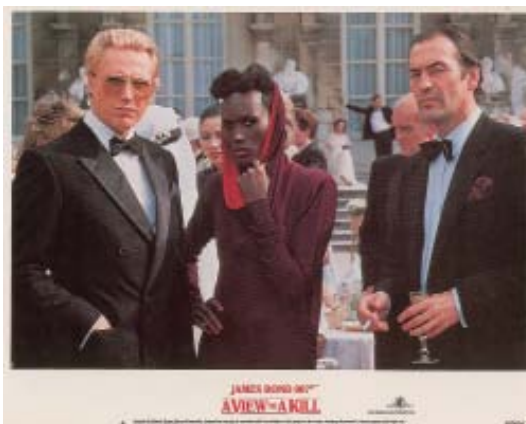

Spectacular collection of over 100 original James Bond lobby cards

722. James Bond. An incredible collection of complete lobby card sets from fourteen James Bond films, including: On Her Majesty's Secret Service (American and Mexican sets), Dr. No, You Only Live Twice, Live and Let Die, The Man with the Golden Gun, The Spy Who Loved Me, Moonraker, A View to a Kill, The Living Daylights, License to Kill, Goldeneye, Tomorrow Never Dies, Casino Royale and Quantum of Solace. Starting bid \$500

Dr. No

(United Artists, 1962). Extremely desirable complete set of original lobby cards for the 1962 film Dr. No. Each card measures 14 x 11, with all eight featuring Sean Connery as James Bond, and four featuring Bond girl Ursula Andress. In fine, bright condition. Card sets from the big-screen debut of James Bond are highly coveted by collectors and seldom-seen in such a well-preserved state.

You Only Live Twice

(United Artists, 1967). Complete set of original lobby cards for the 1967 film *You Only Live Twice*. Each card measures 14 x 11, with six featuring images of Sean Connery as James Bond, including one in his autogyro, as well as one image of Donald Pleasance as Blofeld. In very fine to near mint condition, with a few edge dings to the bottom of card #2 and a few minor creases to card #8. Complete sets are quite uncommon and usually found in less-than-optimal condition.