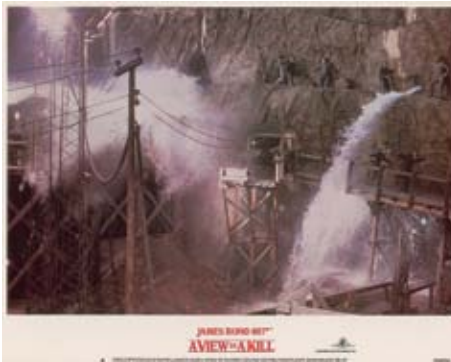

A View to a Kill

(United Artists, 1985). Complete set of original lobby cards for the 1985 film A View to a Kill. Each card measures 14 x 11, with four featuring Roger Moore as James Bond, and others featuring Christopher Walken as Max Zorin and Grace Jones as May Day. In mint condition.