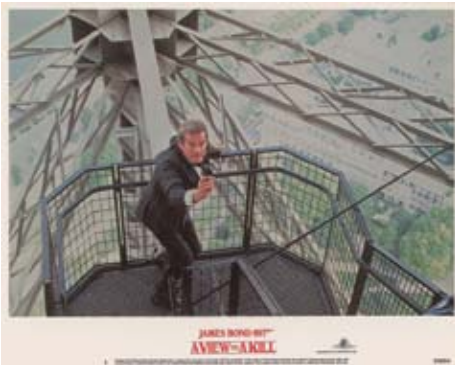

A View to a Kill

(United Artists, 1985). Complete set of original lobby cards for the 1985 film A View to a Kill. Each card measures 14 x 11, with four featuring Roger Moore as James Bond, and others featuring Christopher Walken as Max Zorin and Grace Jones as May Day. In mint condition.