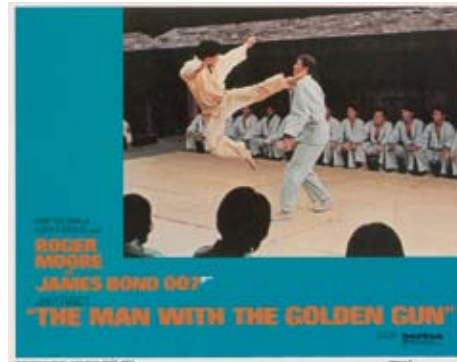

On Her Majesty's Secret Service

(United Artists, 1969). Complete set of original Mexican-issue lobby cards for the 1969 film *On Her Majesty's Secret Service*. Each card measures 16.5 x 12.25, with seven featuring images of George Lazenby as James Bond. In mint condition. Accompanied by the original studio envelope.

Live and Let Die

(United Artists, 1973). Complete set of original lobby cards for the 1973 film Live and Let Die. Each card measures 14 x 11, with five featuring images of Roger Moore as James Bond, and others featuring Jane Seymour, Julius Harris, Yaphet Kotto, and Geoffrey Holder. In mint condition. This film marked Moore's debut as James Bond, after Sean Connery declined to return after Diamonds Are Forever.

The Man with the Golden Gun

(United Artists, 1974). Complete set of original lobby cards for the 1974 film *The Man with the Golden Gun*. Each card measures 14 x 11, with six featuring images of Roger Moore as James Bond, including one of Moore back-to-back with Christopher Lee before their duel, and Bond girls Maude Adams and Britt Ekland. In near mint to mint condition.